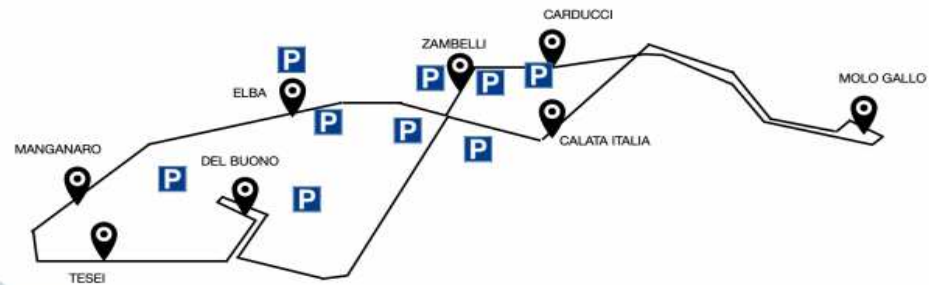

Urbano FERIALE/FESTIVO

Linea: NAVETTA COSMOPOLI BY NIGHT

Servizio attivo dal 14 Agosto al 31 Agosto

Molo Gallo	20:00	20:15	20:30	20:45	21:00	21:15	21:30	21:45	22:00	22:15	22:30	22:45	23:00	23:15	23:30	23:45	00:00	00:15	00:30
Calata Italia	20:01	20:16	20:31	20:46	21:01	21:16	21:31	21:46	22:01	22:16	22:31	22:46	23:01	23:16	23:31	23:46	00:01	00:16	00:31
V. del Buono	20:03	20:18	20:33	20:48	21:03	21:18	21:33	21:48	22:03	22:18	22:33	22:48	23:03	23:18	23:33	23:48	00:03	00:18	00:33
V.le Tesei	20:05	20:20	20:35	20:50	21:05	21:20	21:35	21:50	22:05	22:20	22:35	22:50	23:05	23:20	23:35	23:50	00:05	00:20	00:35
V. Manganaro	20:06	20:21	20:36	20:51	21:06	21:21	21:36	21:51	22:06	22:21	22:36	22:51	23:06	23:21	23:36	23:51	00:06	00:21	00:36
V.le Elba	20:07	20:22	20:37	20:52	21:07	21:22	21:37	21:52	22:07	22:22	22:37	22:52	23:07	23:22	23:37	23:52	00:07	00:22	00:37
V. Zambelli	20:09	20:24	20:39	20:54	21:09	21:24	21:39	21:54	22:09	22:24	22:39	22:54	23:09	23:24	23:39	23:54	00:09	00:24	00:39
V. Carducci	20:10	20:25	20:40	20:55	21:10	21:25	21:40	21:55	22:10	22:25	22:40	22:55	23:10	23:25	23:40	23:55	00:10	00:25	00:40
Molo Gallo	20:12	20:27	20:42	20:57	21:12	21:27	21:42	21:57	22:12	22:27	22:42	22:57	23:12	23:27	23:42	23:57	00:12	00:27	00:42